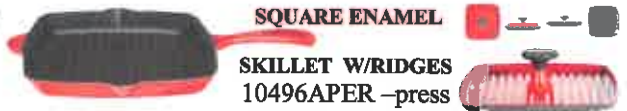

CHICKEN FRYER WITH BASKET

- 10495CS 4 QT.
- 10495AS 6 QT.
- 10495BS 12 QT.

SAUCE POTS W/ HANDLE

- PRE-SEASONED
- 10491AS 2 QT.
- 10491BS 3 QT.

SKILLETS RED ENAMEL :

- 10497-8ER - 8"
- 10497-10ER - 10"
- 10497-12ER - 12"

SKILLETS P&G ENAMEL :

- 10497-8PG 8"
- 10497-10PG 10"
- 10497-12PG 12"

COMBO COOKER

- 10495DS - 6QT
- 10495DWDS 6 QT.
- SEASONED COMBO COOKER W/ DEER HEAD ENGRAVED

WOK

- 10496S 4 QT. SEASON

SQUARE SKILLET W/RIDGES

- 10496AS 10" Skillet
- 10496ASP - 10 " Press
- SOLD SEPERATELY

SQUARE ENAMEL

- SKILLET W/RIDGES
- 10496APER -press
- 10496AER-10" skillet

ROUND BOTTOM BELLY BEAN POT

- 10444CS 6 QT.
- 10444DS 8 QT.

10492ES - 11 HOLE MUFFIN PAN